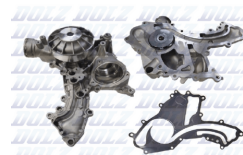

New-to-Range

+21 PART NUMBERS ADDED

Water pumps

+9

B262
PA13351

Main application	OE
BMW serie 3 / 5 / 6 / 8 / X3 / X4 / X6	11518582740

B263
PA13353

Main application	OE
BMW serie 1 / 5	11517559272 11517561229

E127
PA13265

Main application	OE
SCANIA L, P, G, R series S520 S580	2714201 2370981

L249
PA13451

Main application	OE
IVECO	504078557

L250V
PA13474

Main application	OE
JAGUAR E-PACE, F-PACE, XE, XF	LR154597 JDE38596

M283
PA13457

Main application	OE
MERCEDES Clase E / S / GLE / GLS / SL	A1572000107 1572000107

www.idolz.com

New-to-Range

Timing chain kits

+7

SKCA021F
KCSPA021F

Main application