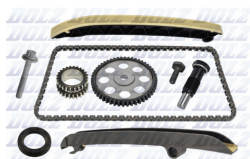

SKCA035
KCSPA035

Main application

AUDI / VW / SEAT / SKODA
1.2 TFSI