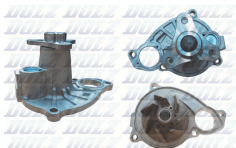

New-to-Range

+21 PART NUMBERS ADDED

Water pumps

+9

B262
PA13351

Main application	OE
BMW serie 3 / 5 / 6 / 8 / X3 / X4 / X6	11518582740

B263
PA13353

Main application	OE
BMW serie 1 / 5	11517559272 11517561229

B268V
PA13479

Main application	OE
BMW serie 1 / 3 / 4 / 5 / X3 / X4	1512367474 1517644809

B269V
PA13480

Main application	OE
BMW serie 3 / 5 / 7 Hybrid	11517644810 11518638494

B270V
PA13481

Main application	OE
BMW serie 1	11518575695 11518592238

M283
PA13457

Main application	OE
MERCEDES Clase E / S / GLE / GLS / SL	A1572000107 1572000107

www.idolz.com

New-to-Range

Timing chain kits

+7

SKCA021F
KCSPA021F

Main application