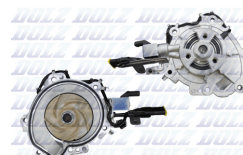

New-to-Range

+21 PART NUMBERS ADDED

Water pumps

+9

B262
PA13351

Main application	OE
BMW serie 3 / 5 / 6 / 8 / X3 / X4 / X6	11518582740

B263
PA13353

Main application	OE
BMW serie 1 / 5	11517559272 11517561229

B268V
PA13479

Main application	OE
BMW serie 1 / 3 / 4 / 5 / X3 / X4	1512367474 1517644809

B269V
PA13480

Main application	OE
BMW serie 3 / 5 / 7 Hybrid	11517644810 11518638494

B270V
PA13481

Main application	OE
BMW serie 1	11518575695 11518592238

E127
PA13265

Main application	OE
SCANIA L, P, G, R series S520 S580	2714201 2370981

L249
PA13451

Main application	OE
IVECO	504078557

L250V
PA13474

Main application	OE
JAGUAR E-PACE, F-PACE, XE, XF	LR154597 JDE38596

M283
PA13457

Main application	OE
MERCEDES Clase E / S / GLE / GLS / SL	A1572000107 1572000107

www.idolz.com

New-to-Range

Timing chain kits

+7

SKCA021F
KCSPA021F

Main application