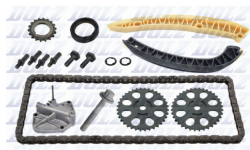

M283
PA13457

Main application	OE
MERCEDES Clase E / S / GLE / GLS / SL	A1572000107 1572000107

www.idolz.com

New-to-Range

Timing chain kits

+7

SKCA021F
KCSPA021F

Main application