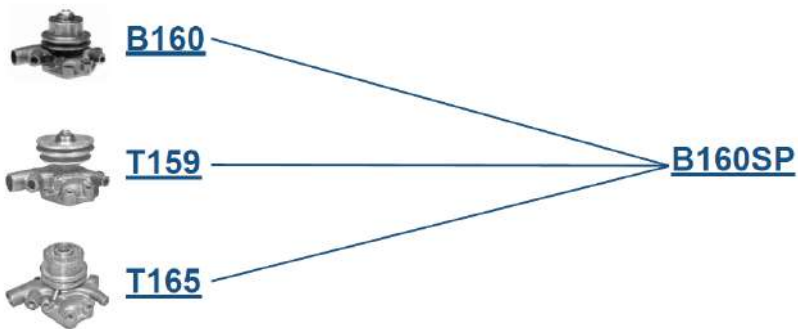

### B160SP water pumps for Barreiros / Dodge / Talbot

Old references

New references

| Marca Brand | Modelo Model      | Version      | Cyl. | Kw | Cv | Motor Engine | Desde From | Hasta To | Dolz   |
|-------------|-------------------|--------------|------|----|----|--------------|------------|----------|--------|
| Barreiros   | C-60/ C-65        |              |      |    |    | C-60         |            |          | B160SP |
| Talbot      | Chrysler 160/ 180 | F 1.8 Diesel | 1812 |    |    |              | 1971       | 1979     | B160SP |
| Dodge       | Dart              | Diesel       |      |    |    |              | 1965       | 1977     | B160SP |