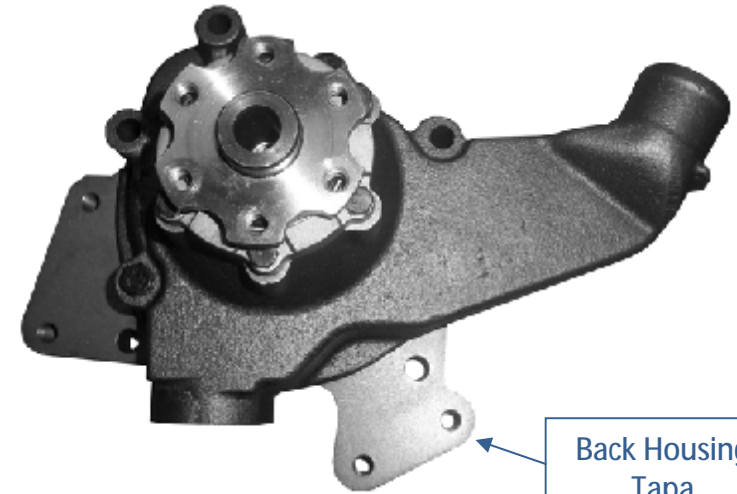

M610CT

Model M610 is supplied without backhousing, the M610CT is the same model but with the back housing.
El modelo M610 se suministra sin tapa, la M610CT es el mismo modelo pero con la tapa.